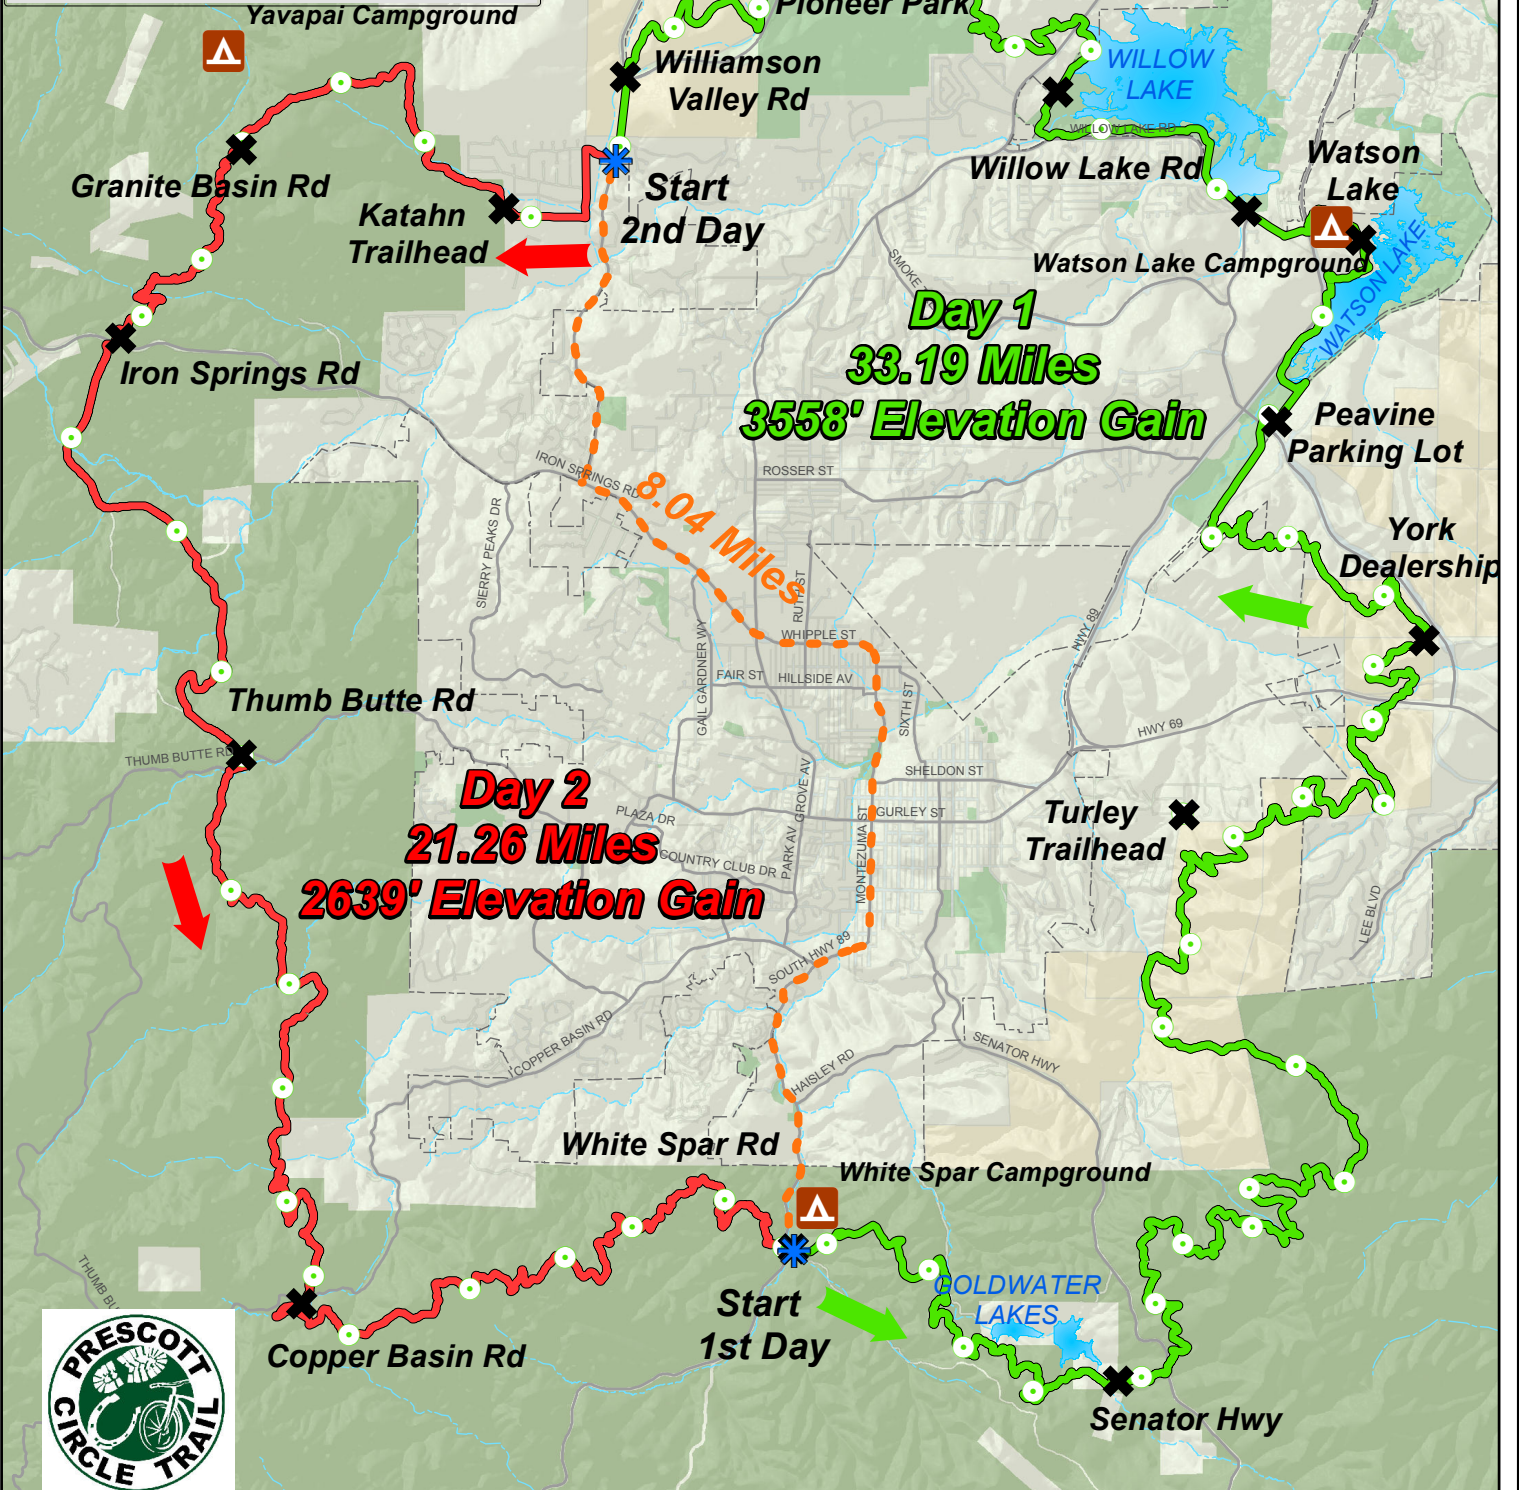

Prescott Circle Trail Mountain Bike Ride

Route I

-  Start Point
-  Access/Exit Locations
-  Campgrounds
-  1 Mile Markers
-  Road Connections
-  Day 1 Route
-  Day 2 Route

Mileage and Elevation Values are Approximate

Note: Roadway Mileage not included in Trail Mileage