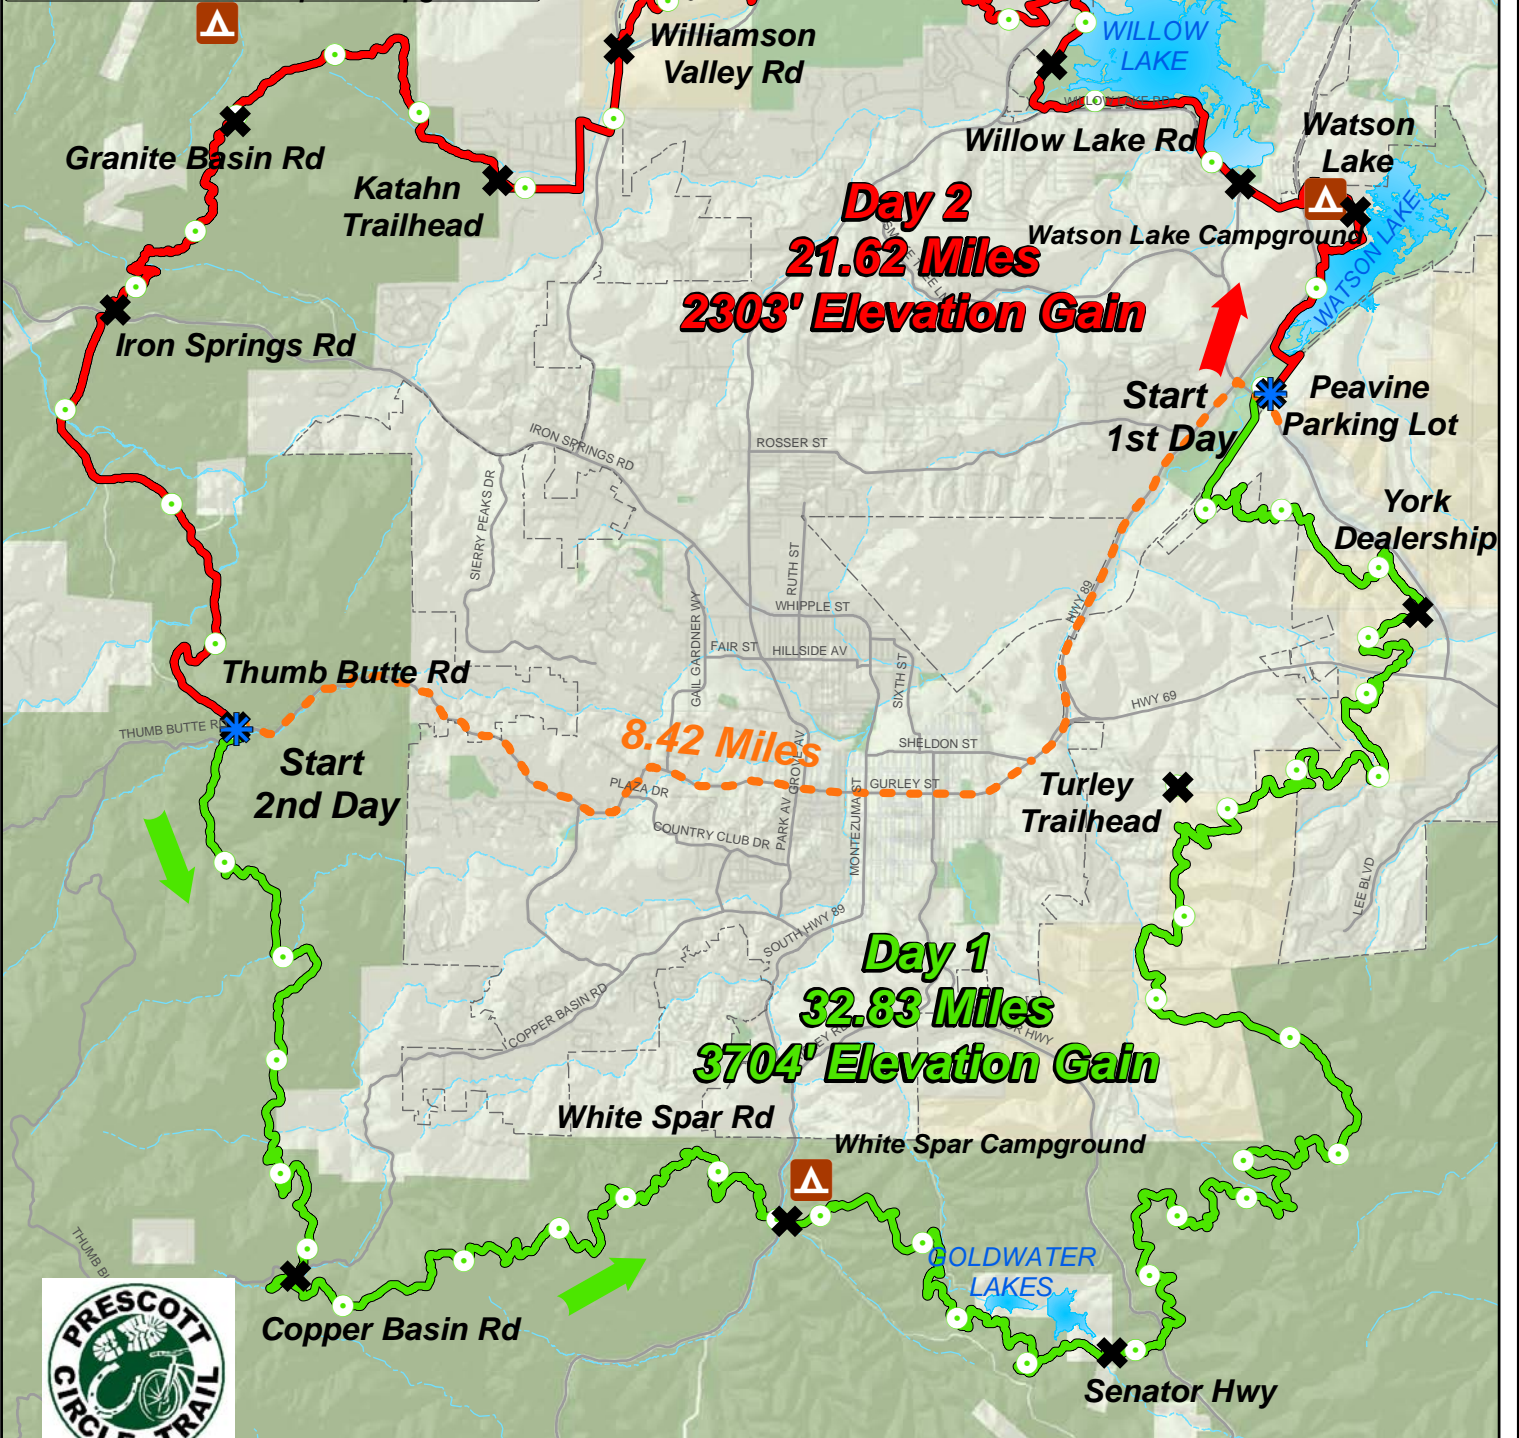

# Prescott Circle Trail Mountain Bike Ride

## Route 2

-  Start Point
-  Access/Exit Locations
-  Campgrounds
-  1 Mile Markers
-  Road Connections
-  Day 1 Route
-  Day 2 Route

0 0.5 1 Mi

\*Mileage and Elevation Values are Approximate\*

\*Note: Roadway Mileage not included in Trail Mileage\*