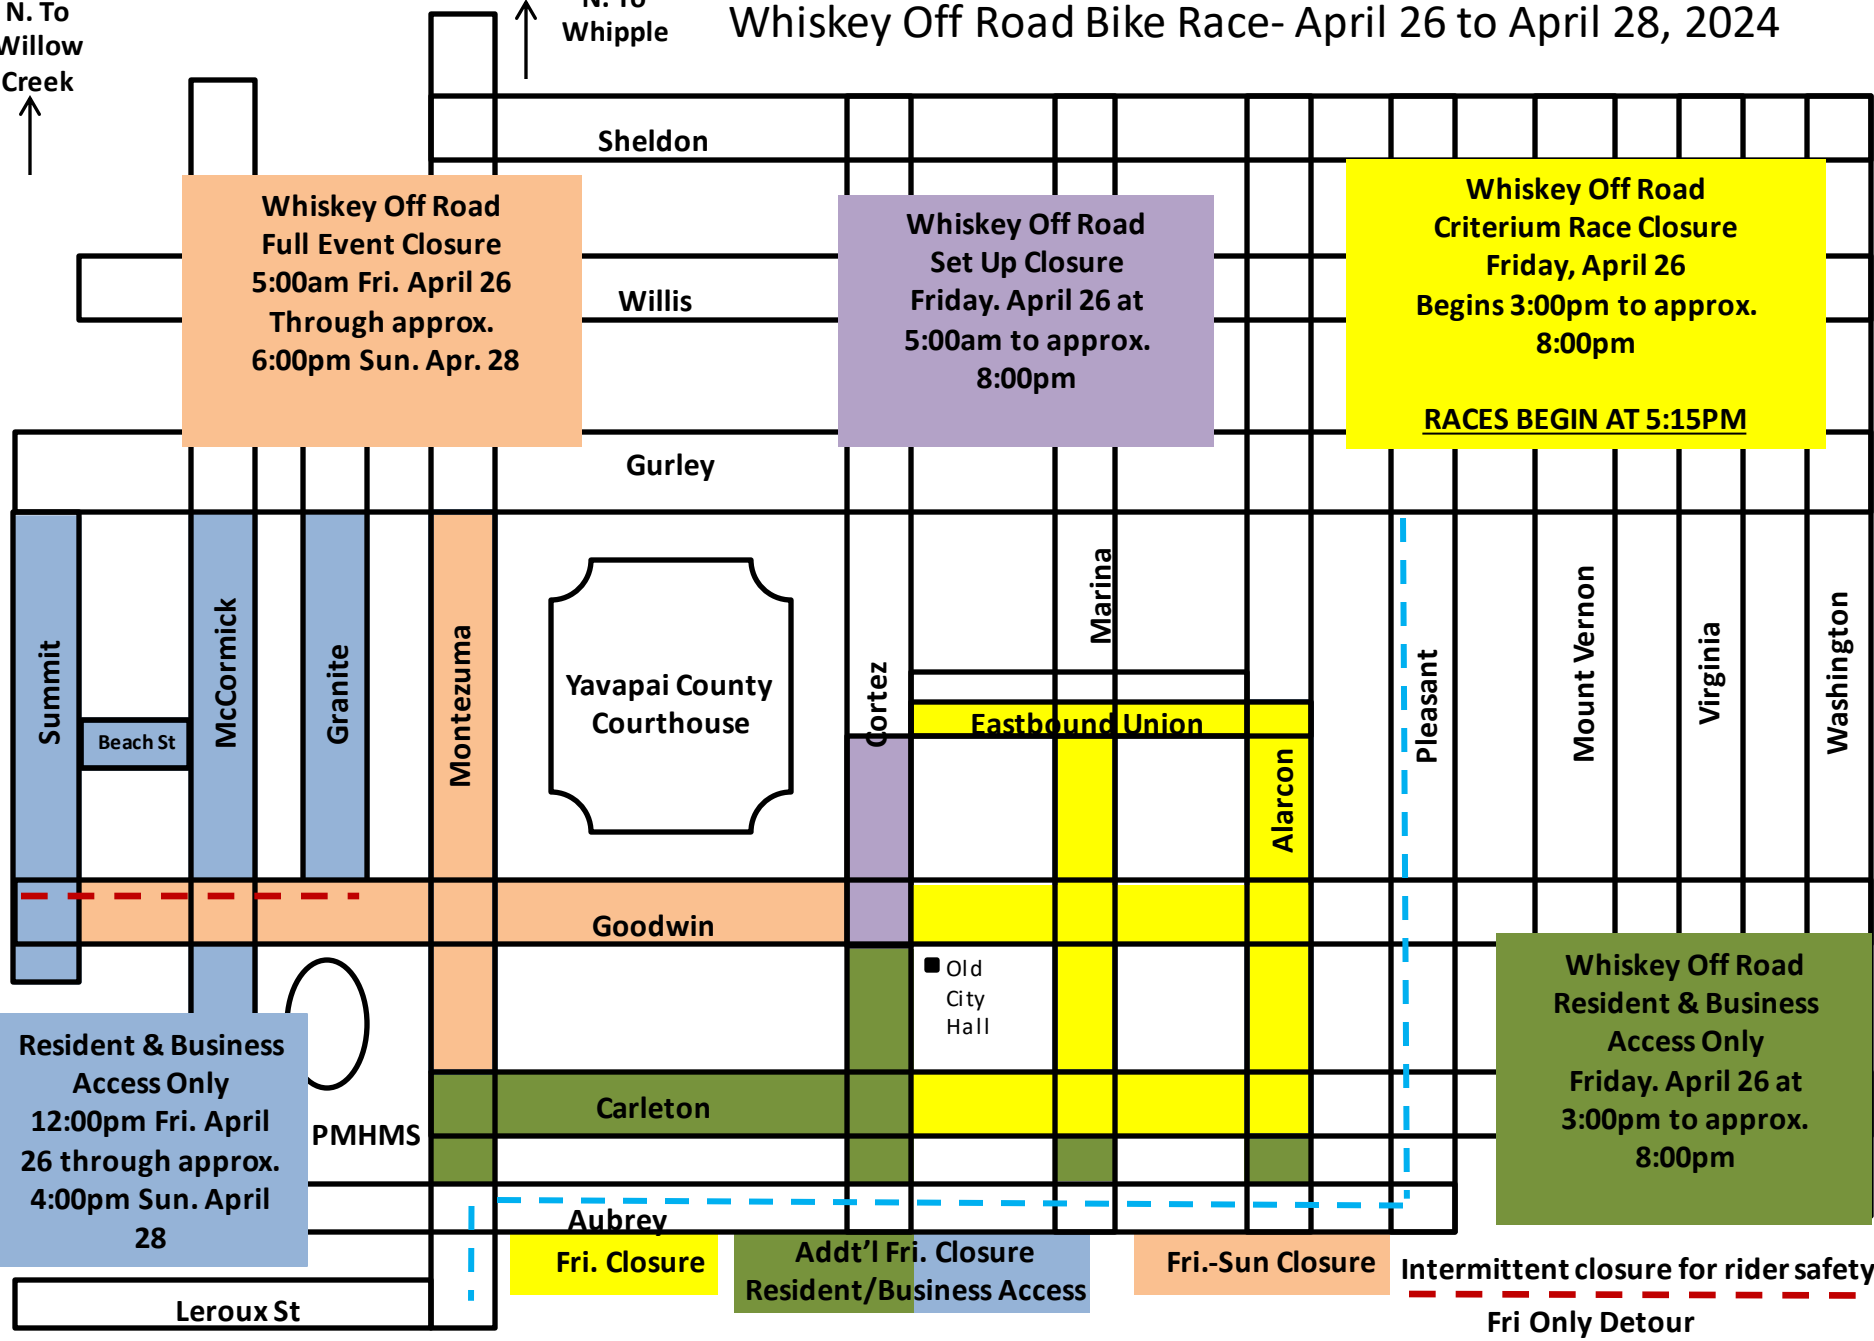

Whiskey Off Road Bike Race- April 26 to April 28, 2024

N. To Willow Creek
↑

N. To Whipple
↑

Whiskey Off Road Full Event Closure
5:00am Fri. April 26
Through approx. 6:00pm Sun. Apr. 28

Whiskey Off Road Set Up Closure
Friday. April 26 at 5:00am to approx. 8:00pm

Whiskey Off Road Criterium Race Closure
Friday, April 26
Begins 3:00pm to approx. 8:00pm
RACES BEGIN AT 5:15PM

Resident & Business Access Only
12:00pm Fri. April 26 through approx. 4:00pm Sun. April 28

Whiskey Off Road Resident & Business Access Only
Friday. April 26 at 3:00pm to approx. 8:00pm

Fri. Closure

Add'l Fri. Closure Resident/Business Access

Fri.-Sun Closure

Intermittent closure for rider safety
Fri Only Detour

Summit

Beach St

McCormick

Granite

Montezuma

Cortez

Marina

Eastbound Union