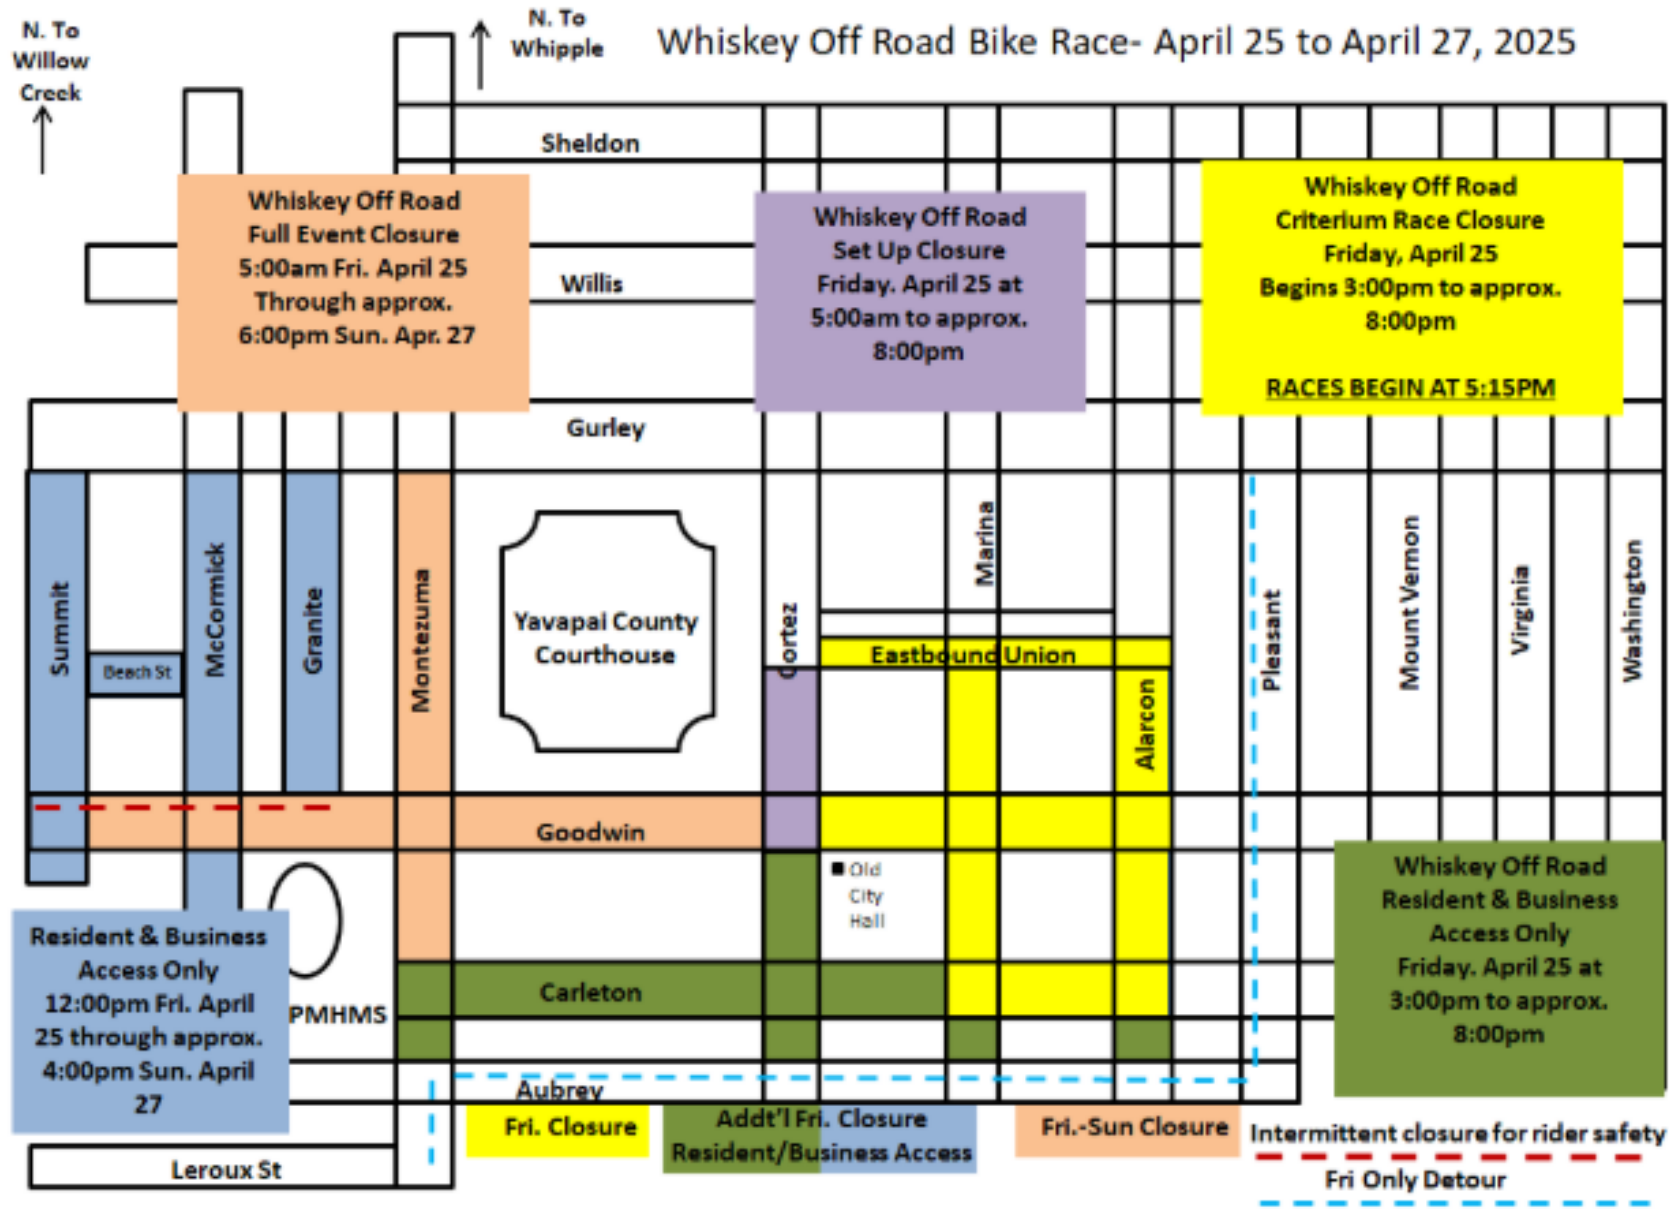

Whiskey Off Road Bike Race- April 25 to April 27, 2025

N. To Willow Creek
↑

N. To Whipple
↑

Sheldon

Willis

Gurley

Goodwin

Carleton

Aubrey

Summit

Beech St

McCormick

Granite

Montezuma

PMHMS

Leroux St

Cortez

Marina

Eastbound Union

Alarcon

Pleasant

Mount Vernon

Virginia

Washington

Fri. Closure

Add'l Fri. Closure
Resident/Business Access

Fri.-Sun Closure

Intermittent closure for rider safety
Fri Only Detour